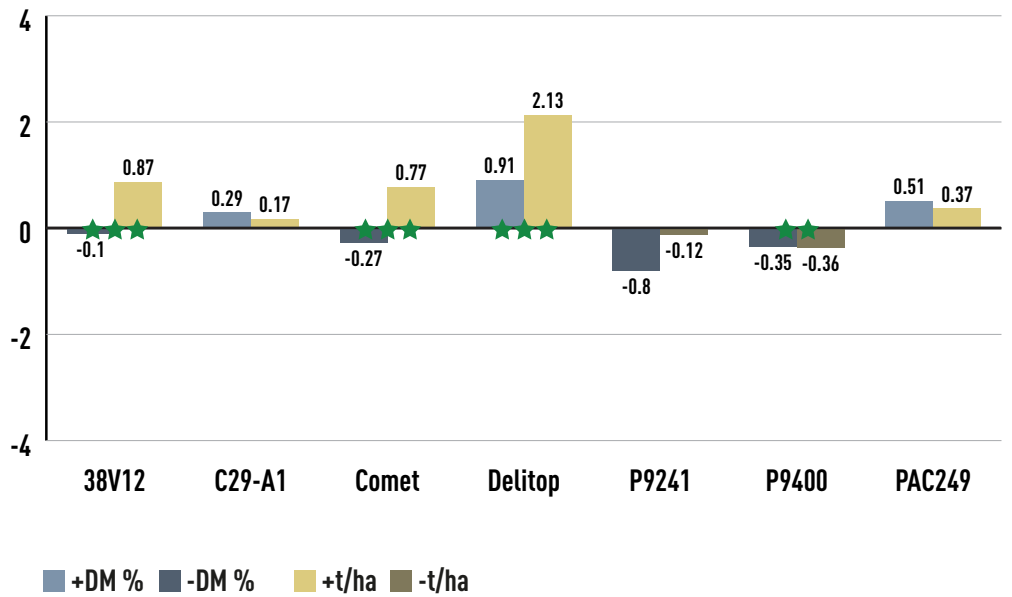

VP432

93 CRM

GRAIN

VP432 GRAIN VS COMPETITOR HYBRIDS

Competitor	Moisture%	Yield (kgDM/ha)	Significance	Trials
38V12	-0.09	857	★★	28
C29-A1	0.25	558	★★	56
P9241	-0.88	162	NS	54
P9400	-0.40	52	NS	100
PAC249	0.55	224	NS	29

100% NZ OWNED & OPERATED

VP432 GRAIN VS COMPETITOR HYBRIDS

VP432

93 CRM

GRAIN

Competitor	Moisture%	Yield (kgDM/ha)	Significance	Trials
38V12	-0.10	866	★★★	43
C29-A1	0.29	170	NS	83
Comet	-0.27	770	★★★	45
Delitop	0.91	2130	★★★	73
P9241	-0.80	-115	NS	104
P9400	-0.35	-359	★★	200
PAC249	0.51	370	NS	34

100% NZ OWNED & OPERATED

VP432 GRAIN VS COMPETITOR HYBRIDS

VP432

93 CRM

GRAIN

Competitor	DM%	Yield (kgDM/ha)	Significance	Trials
38V12	-0.11	945	★	12
Comet	-0.40	1191	★★	23
PAC062	0.57	898	+	13

**100% NZ
OWNED &
OPERATED**