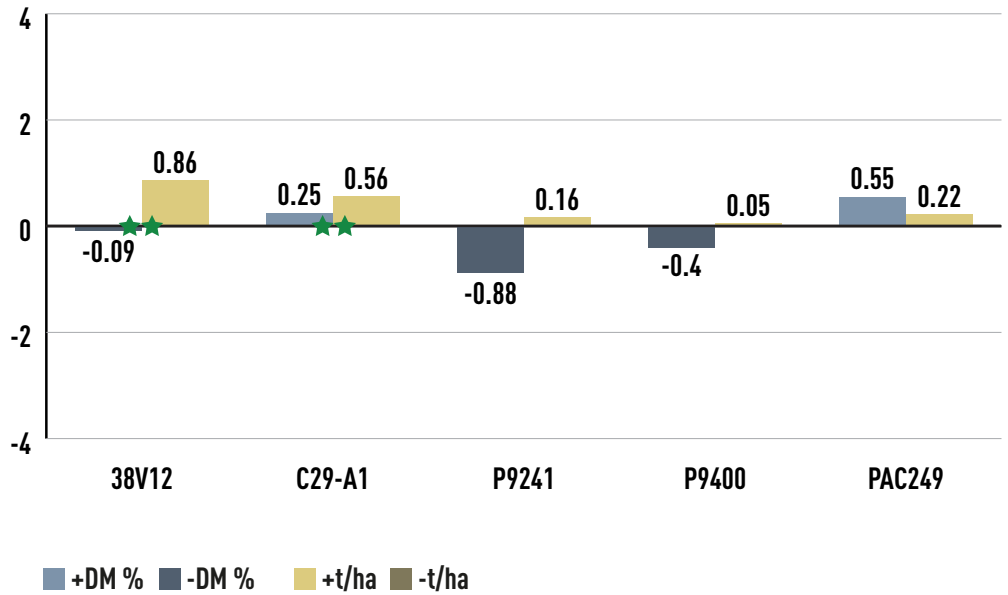

VP432

93 CRM

GRAIN

VP432 GRAIN VS COMPETITOR HYBRIDS

Competitor	Moisture%	Yield (kgDM/ha)	Significance	Trials
38V12	-0.09	857	★★	28
C29-A1	0.25	558	★★	56
P9241	-0.88	162	NS	54
P9400	-0.40	52	NS	100
PAC249	0.55	224	NS	29

100% NZ OWNED & OPERATED

VP432 GRAIN VS COMPETITOR HYBRIDS

VP432

93 CRM

GRAIN

Competitor	Moisture%	Yield (kgDM/ha)	Significance	Trials
38V12	-0.10	866	★★★	43
C29-A1	0.29	170	NS	83
Comet	-0.27	770	★★★	45
Delitop	0.91	2130	★★★	73
P9241	-0.80	-115	NS	104
P9400	-0.35	-359	★★	200
PAC249	0.51	370	NS	34