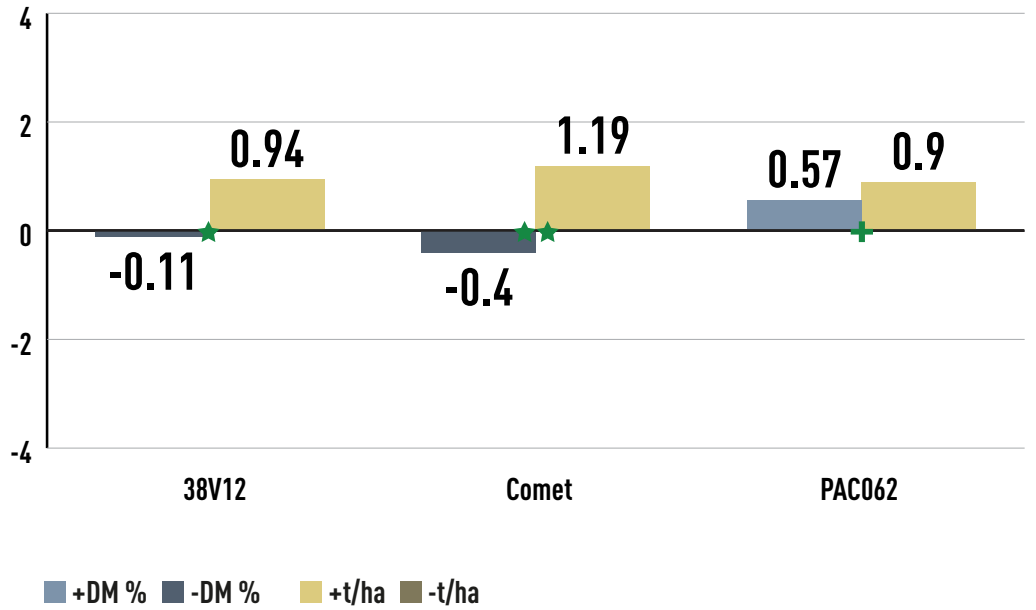

VP432

93 CRM

GRAIN

VP432 GRAIN VS COMPETITOR HYBRIDS

Competitor	Moisture%	Yield (kgDM/ha)	Significance	Trials
38V12	-0.09	857	★★	28
C29-A1	0.25	558	★★	56
P9241	-0.88	162	NS	54
P9400	-0.40	52	NS	100
PAC249	0.55	224	NS	29

100% NZ OWNED & OPERATED

VP432 GRAIN VS COMPETITOR HYBRIDS

VP432

93 CRM

GRAIN

Competitor	Moisture%	Yield (kgDM/ha)	Significance	Trials
38V12	-0.10	866	★★★	43
C29-A1	0.29	170	NS	83
Comet	-0.27	770	★★★	45
Delitop	0.91	2130	★★★	73
P9241	-0.80	-115	NS	104
P9400	-0.35	-359	★★	200
PAC249	0.51	370	NS	34

100% NZ OWNED & OPERATED

VP432 GRAIN VS COMPETITOR HYBRIDS

VP432

93 CRM

GRAIN

Competitor	DM%	Yield (kgDM/ha)	Significance	Trials
38V12	-0.11	945	★	12
Comet	-0.40	1191	★★	23
PAC062	0.57	898	+	13

**100% NZ
OWNED &
OPERATED**