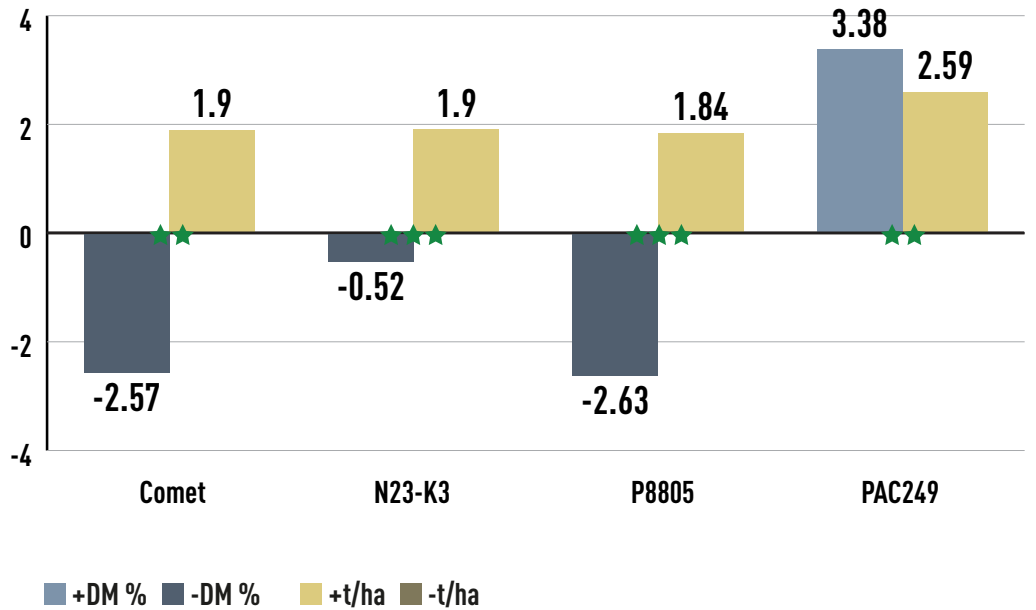

SILAGE

VP383 SILAGE VS COMPETITOR HYBRIDS

Competitor	DM%	Yield (kgDM/ha)	Significance	Trials
Comet	-2.28	1081	★	25
Delitop	-4.64	2243	★	10
N23-K3	-0.94	1842	★★★★	35
P8805	-2.16	1180	★★★★	50
PAC249	3.38	2594	★★	7

100% NZ OWNED & OPERATED

VP383 SILAGE VS COMPETITOR HYBRIDS

VP383

87 CRM

SILAGE

Competitor	DM%	Yield (kgDM/ha)	Significance	Trials
Comet	-2.57	1896	★★	13
N23-K3	-0.52	1900	★★★	18
P8805	-2.63	1843	★★★	21
PAC249	3.38	2594	★★	7