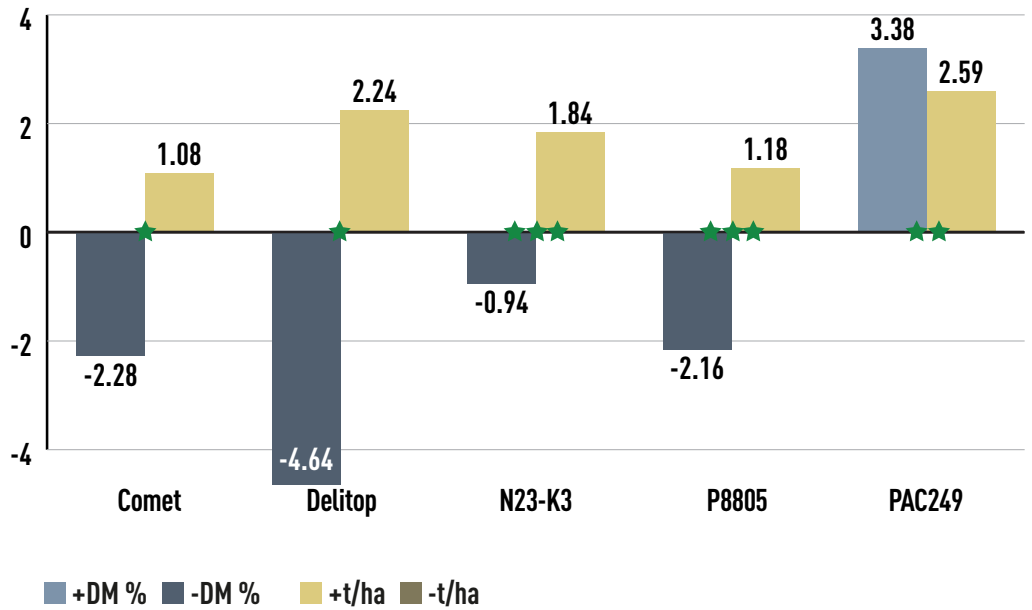

VP383

87 CRM

SILAGE

VP383 SILAGE VS COMPETITOR HYBRIDS

Competitor	DM%	Yield (kgDM/ha)	Significance	
Delitop	-2.66	392	NS	5
N23-K3	-1.65	1414	NS	13
P8805	-1.99	597	NS	17

100% NZ OWNED & OPERATED

VP383

87 CRM

SILAGE

VP383 SILAGE VS COMPETITOR HYBRIDS

Competitor	DM%	Yield (kgDM/ha)	Significance	Trials
Comet	-2.28	1081	★	25
Delitop	-4.64	2243	★	10
N23-K3	-0.94	1842	★★★★	35
P8805	-2.16	1180	★★★★	50
PAC249	3.38	2594	★★	7