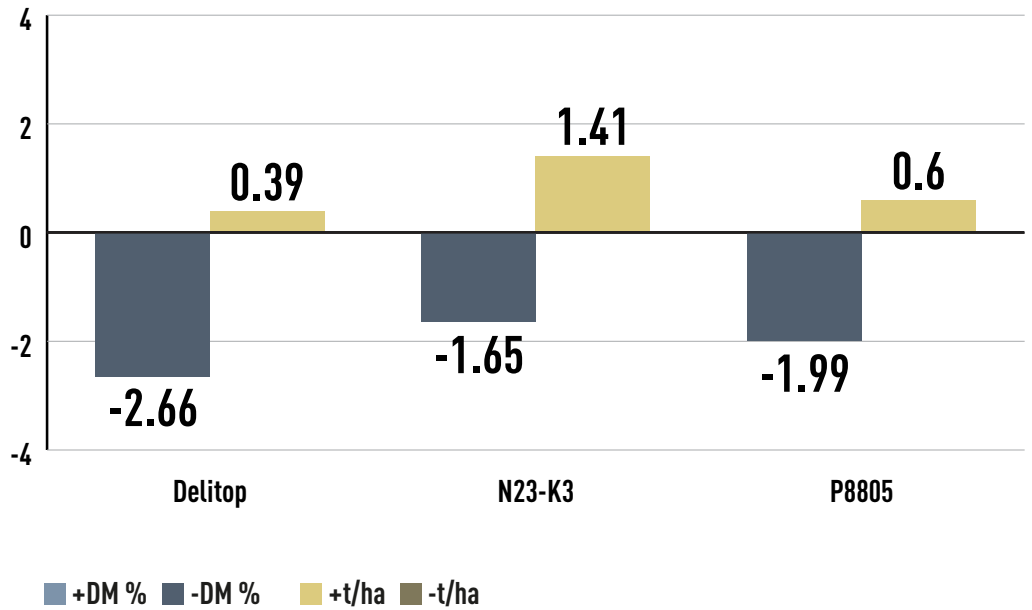

VP383

87 CRM

SILAGE

VP383 SILAGE VS COMPETITOR HYBRIDS

Competitor	DM%	Yield (kgDM/ha)	Significance	
Delitop	-2.66	392	NS	5
N23-K3	-1.65	1414	NS	13
P8805	-1.99	597	NS	17

100% NZ OWNED & OPERATED

VP383

87 CRM

SILAGE

VP383 SILAGE VS COMPETITOR HYBRIDS

Competitor	DM%	Yield (kgDM/ha)	Significance	Trials
Comet	-2.28	1081	★	25
Delitop	-4.64	2243	★	10
N23-K3	-0.94	1842	★★★★	35
P8805	-2.16	1180	★★★★	50
PAC249	3.38	2594	★★	7