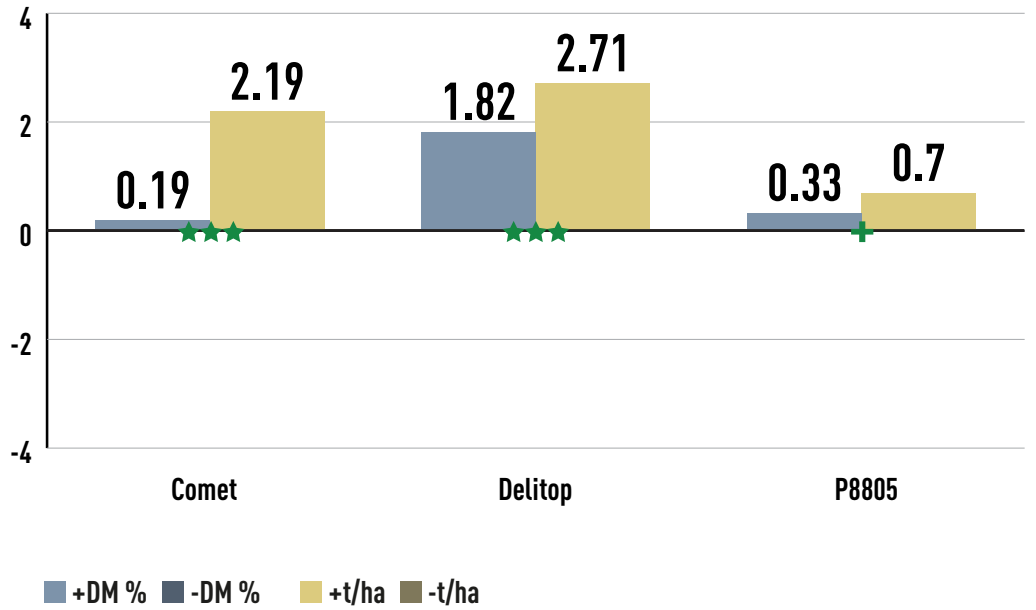

VP383 GRAIN VS COMPETITOR HYBRIDS

VP383

87 CRM

GRAIN

Competitor	Moisture%	Yield (kgDM/ha)	Significance	Trials
Comet	0.49	1587	★★★★	29
Delitop	1.90	2087	★★★★	49
P8805	0.37	244	NS	55
Titus	1.75	3896	★★★★	14
Velocity	0.82	457	+	14
VP432	0.66	468	★	33

100% NZ OWNED & OPERATED

VP383 GRAIN VS COMPETITOR HYBRIDS

VP383

87 CRM

GRAIN

Competitor	DM%	Yield (kgDM/ha)	Significance	Trials
Comet	0.19	2191	***	15
Delitop	1.82	2713	***	20
P8805	0.33	696	+	16

**100% NZ
OWNED &
OPERATED**