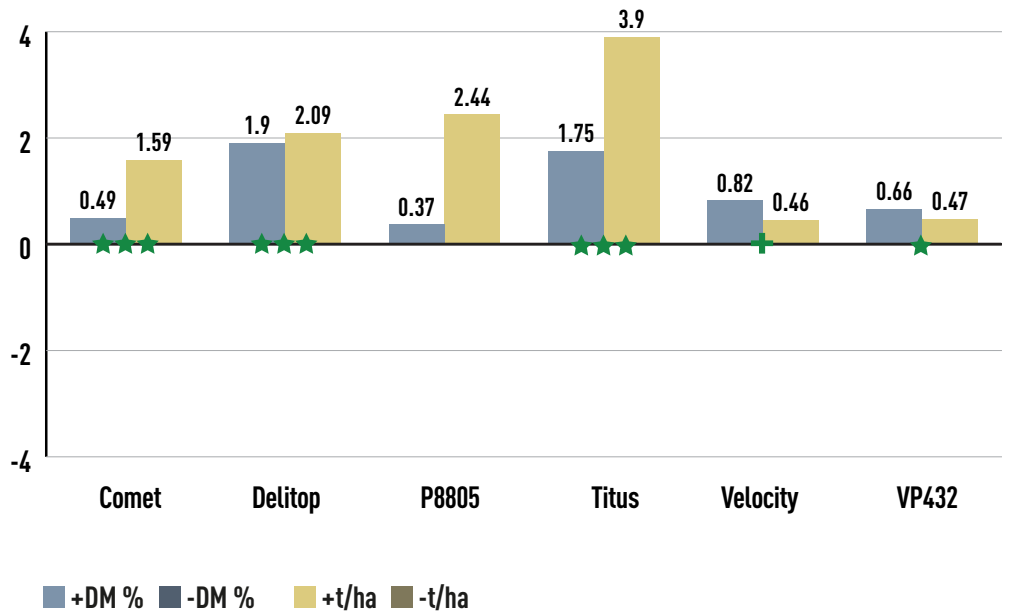

VP383

87 CRM

GRAIN

VP383 GRAIN VS COMPETITOR HYBRIDS

Competitor	Moisture%	Yield (kgDM/ha)	Significance	Trials
Comet	1.04	885	★★	12
Delitop	1.96	1654	★★★	28
P8805	0.41	-28	NS	36
Titus	1.75	3896	★★★	14

100% NZ OWNED & OPERATED

VP383 GRAIN VS COMPETITOR HYBRIDS

VP383

87 CRM

GRAIN

Competitor	Moisture%	Yield (kgDM/ha)	Significance	Trials
Comet	0.49	1587	★★★★	29
Delitop	1.90	2087	★★★★	49
P8805	0.37	244	NS	55
Titus	1.75	3896	★★★★	14
Velocity	0.82	457	+	14
VP432	0.66	468	★	33

100% NZ OWNED & OPERATED

VP383 GRAIN VS COMPETITOR HYBRIDS

VP383

87 CRM

GRAIN

Competitor	DM%	Yield (kgDM/ha)	Significance	Trials
Comet	0.19	2191	***	15
Delitop	1.82	2713	***	20
P8805	0.33	696	+	16

**100% NZ
OWNED &
OPERATED**