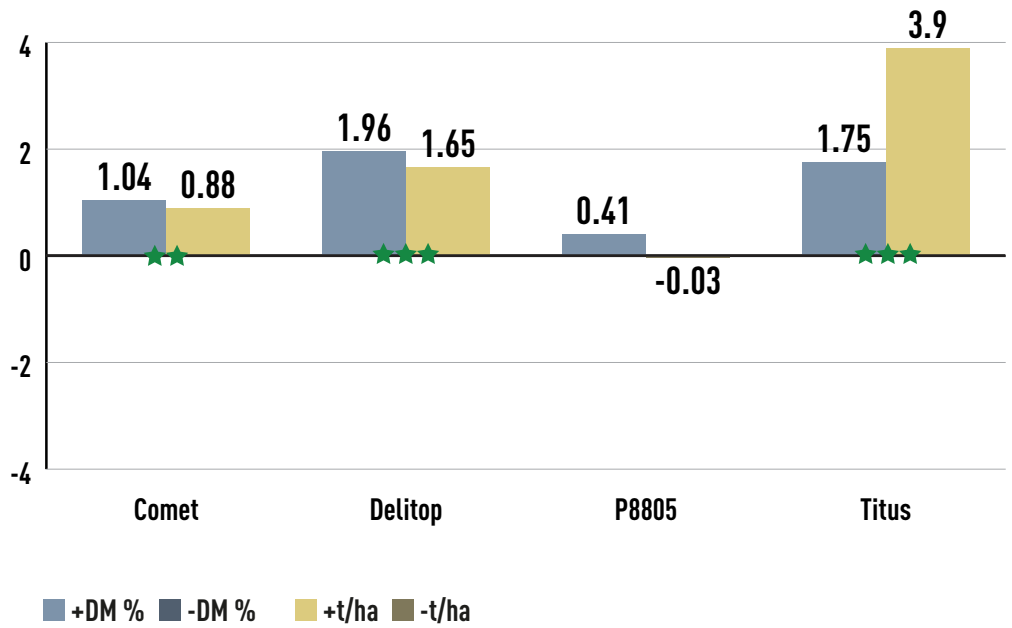

VP383

87 CRM

GRAIN

VP383 GRAIN VS COMPETITOR HYBRIDS

Competitor	Moisture%	Yield (kgDM/ha)	Significance	Trials
Comet	1.04	885	★★	12
Delitop	1.96	1654	★★★	28
P8805	0.41	-28	NS	36
Titus	1.75	3896	★★★	14

100% NZ OWNED & OPERATED

VP383 GRAIN VS COMPETITOR HYBRIDS

VP383

87 CRM

GRAIN

Competitor	Moisture%	Yield (kgDM/ha)	Significance	Trials
Comet	0.49	1587	★★★★	29
Delitop	1.90	2087	★★★★	49
P8805	0.37	244	NS	55
Titus	1.75	3896	★★★★	14
Velocity	0.82	457	+	14
VP432	0.66	468	★	33

100% NZ OWNED & OPERATED

VP383 GRAIN VS COMPETITOR HYBRIDS

VP383

87 CRM

GRAIN

Competitor	DM%	Yield (kgDM/ha)	Significance	Trials
Comet	0.19	2191	***	15
Delitop	1.82	2713	***	20
P8805	0.33	696	+	16

**100% NZ
OWNED &
OPERATED**