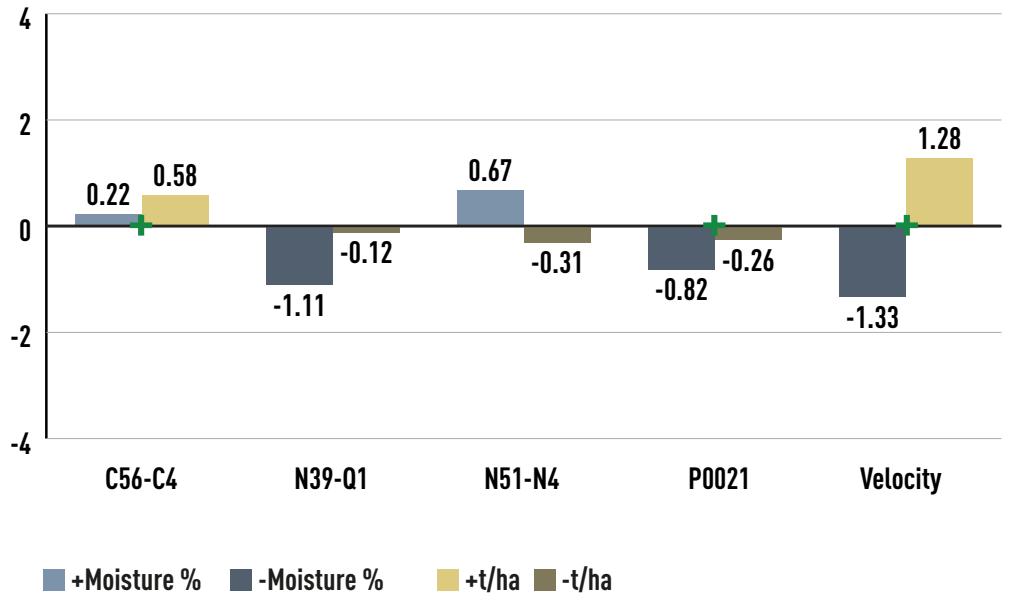

VP522 GRAIN VS COMPETITOR HYBRIDS

VP522

102 CRM

GRAIN

Competitor	Moisture%	Yield (kgDM/ha)	Significance	Trials
C56-C4	0.22	581	+	21
N39-Q1	-1.11	-117	NS	32
N51-N4	0.67	-311	NS	37
P0021	-0.82	-260	+	43
Velocity	-1.33	1281	+	6

**100% NZ
OWNED &
OPERATED**

VP522

102 CRM

GRAIN

VP522 GRAIN VS COMPETITOR HYBRIDS

Competitor	Moisture%	Yield (kgDM/ha)	Significance	Trials
Brutus	3.58	1332	★	15
C56-C4	-0.39	702	★★	53
N51-N4	0.32	89	NS	96
P0021	-0.72	178	NS	140

100% NZ OWNED & OPERATED

VP522 GRAIN VS COMPETITOR HYBRIDS

VP522

102 CRM

GRAIN

Competitor	Moisture%	Yield (kgDM/ha)	Significance	
C56-C4	-0.96	942	★	22
N51-N4	0.04	282	NS	38
P0021	-0.92	476	+	51
P0547	-0.64	75	NS	61
Plenitude	-0.06	483	NS	20