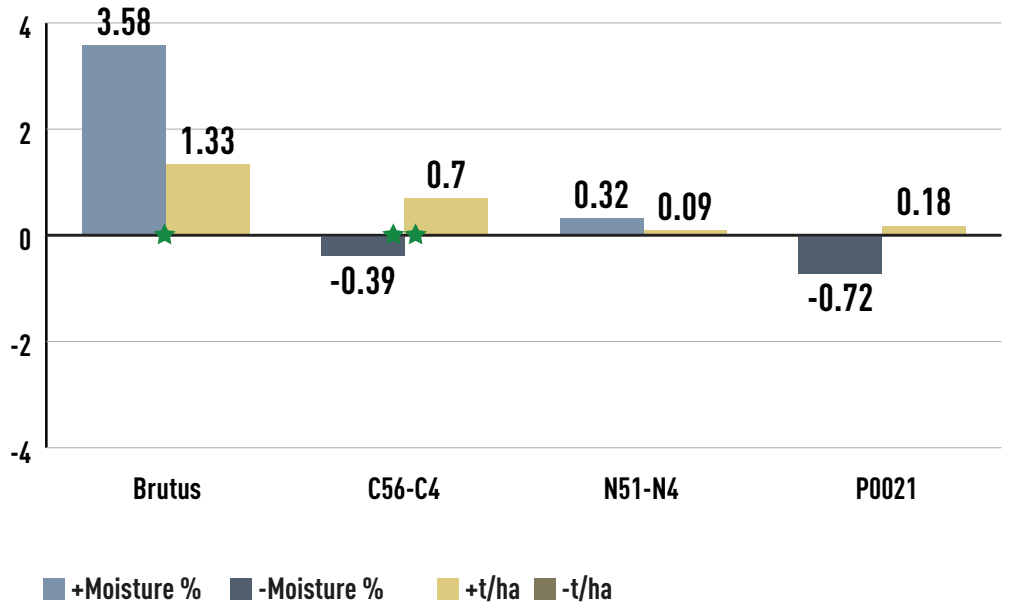

VP522 GRAIN VS COMPETITOR HYBRIDS

VP522

102 CRM

GRAIN

Competitor	Moisture%	Yield (kgDM/ha)	Significance	Trials
C56-C4	0.22	581	+	21
N39-Q1	-1.11	-117	NS	32
N51-N4	0.67	-311	NS	37
P0021	-0.82	-260	+	43
Velocity	-1.33	1281	+	6

**100% NZ
OWNED &
OPERATED**

VP522

102 CRM

GRAIN

VP522 GRAIN VS COMPETITOR HYBRIDS

Competitor	Moisture%	Yield (kgDM/ha)	Significance	Trials
Brutus	3.58	1332	★	15
C56-C4	-0.39	702	★★	53
N51-N4	0.32	89	NS	96
P0021	-0.72	178	NS	140

100% NZ OWNED & OPERATED

VP522 GRAIN VS COMPETITOR HYBRIDS

VP522

102 CRM

GRAIN

Competitor	Moisture%	Yield (kgDM/ha)	Significance	
C56-C4	-0.96	942	★	22
N51-N4	0.04	282	NS	38
P0021	-0.92	476	+	51
P0547	-0.64	75	NS	61
Plenitude	-0.06	483	NS	20