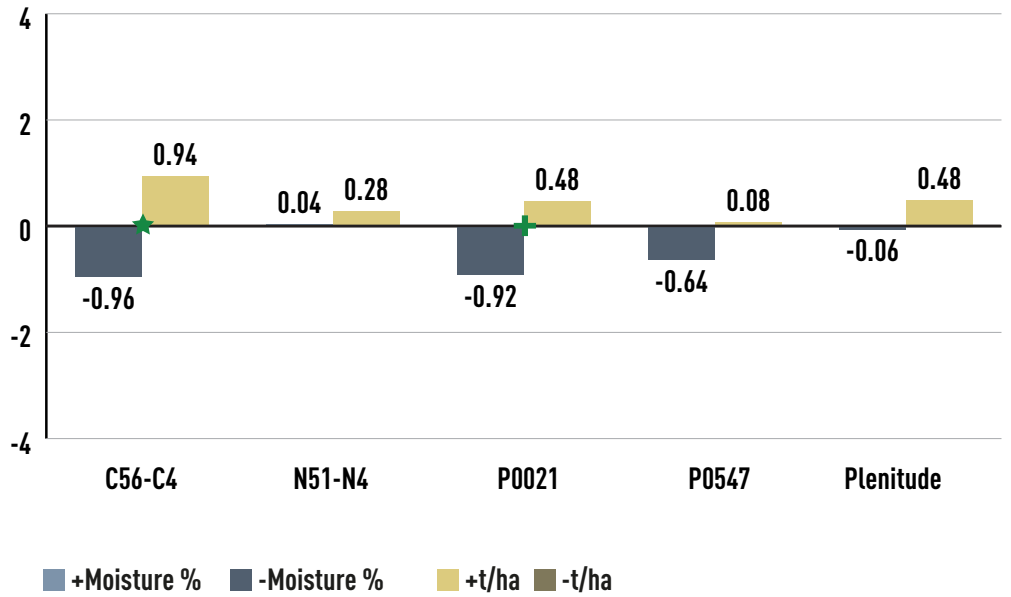

**100% NZ
OWNED &
OPERATED**

VP522

102 CRM

GRAIN

VP522 GRAIN VS COMPETITOR HYBRIDS

Competitor	Moisture%	Yield (kgDM/ha)	Significance	Trials
Brutus	3.58	1332	★	15
C56-C4	-0.39	702	★★	53
N51-N4	0.32	89	NS	96
P0021	-0.72	178	NS	140

100% NZ OWNED & OPERATED

VP522 GRAIN VS COMPETITOR HYBRIDS

VP522

102 CRM

GRAIN

Competitor	Moisture%	Yield (kgDM/ha)	Significance	
C56-C4	-0.96	942	★	22
N51-N4	0.04	282	NS	38
P0021	-0.92	476	+	51
P0547	-0.64	75	NS	61
Plenitude	-0.06	483	NS	20