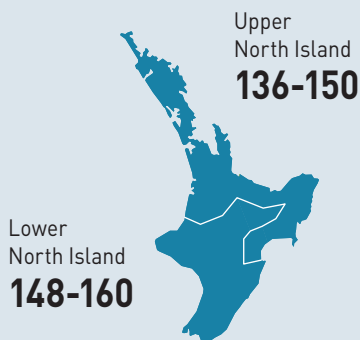

HYBRID PROFILE 2021

VP522

102 CRM

Recommended established population (plants/ha)

GRAIN 80-100K
SILAGE 95-105K

Seeding rates may need to be increased to compensate for reduced establishment field losses

Balanced hybrid with strong agronomics & disease resistances. Tall, with low ear, strong stalks, roots, drought tolerance & staygreen.

Days from planting to silage harvest

AGRONOMY TRAITS

Drought Tolerance	Very Good
Stalk Strength	Very Good
Root Strength	Good
Staygreen	Very Good
Early Growth	Good
Grain Drydown	Good

DISEASE TRAITS

Northern Leaf Blight	Good
Rust	Average
Head Smut	Very Good
Fusarium Ear Rot	Below Average
Diplodia Ear Rot	Data Pending
Gibberella Ear Rot	Good
Stalk Rot	Data Pending

CHARACTERISTICS

Plant Height	Very Tall
Ear Height	Medium
Flex	Very Good
Husk Cover	Average
Test Weight	Good
Grain Appearance	Good
Flowering for Maturity	Average
Black Layer for Maturity	Average

RECOMMENDATIONS

Higher Input Management	★★★★★
Lower Input Management	★★★★☆
Maize after Maize	★★★★☆
No Till/Limited Tillage	★★★★☆
Delayed Harvest - Grain	★★★★☆
Harvest Window - Silage	★★★★☆
Silage Use	★★★★★
Less than Optimum Pop	★★★★☆
More than Optimum Pop	★★★★☆